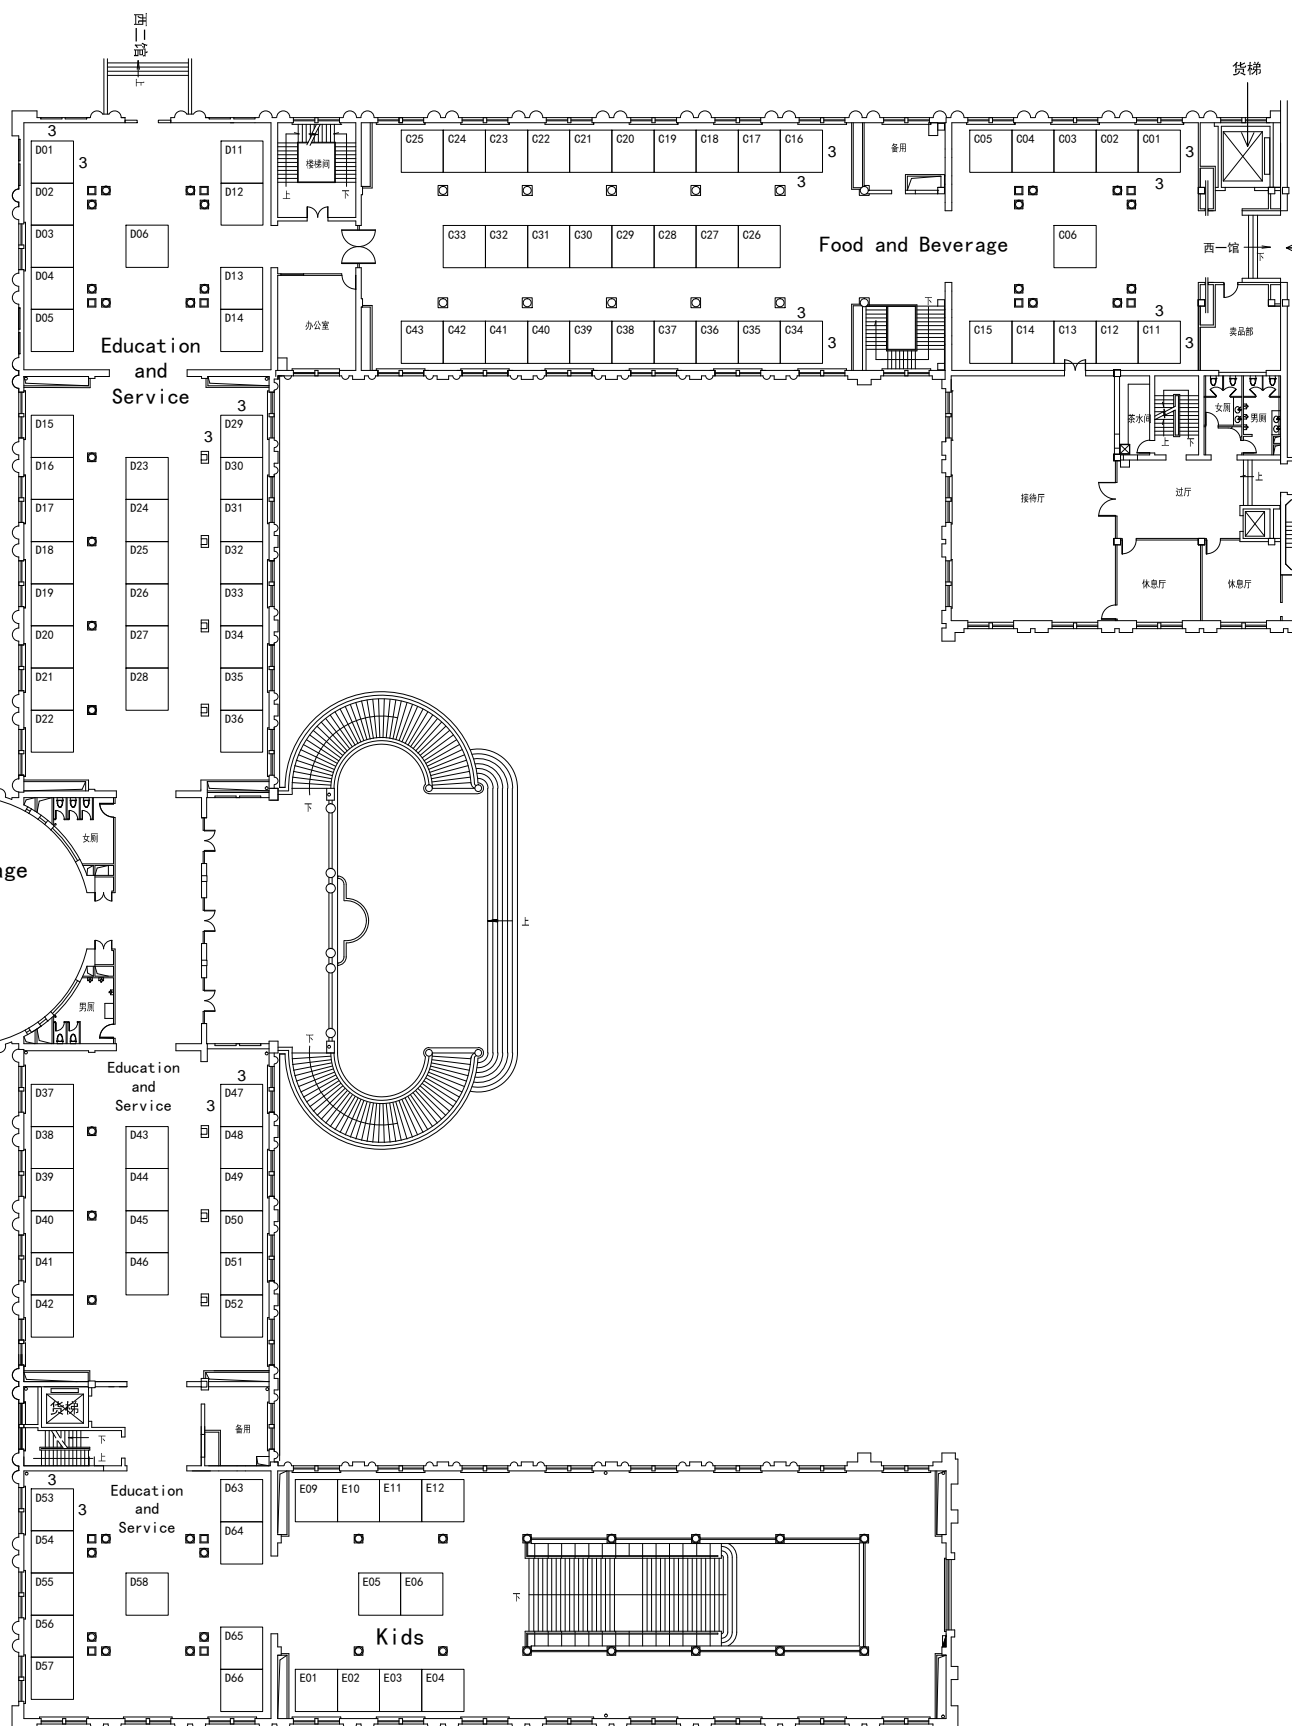

# BEST OF DACH

Shanghai Exhibition Center  
2021.07.02-04

- Zone A (Dome): Big Brands
- Zone B (Central Hall): Interior and Luxury
- Zone C (West Hall): Food and Beverage
- Zone D (West Hall): Education and Service
- Zone E (West Hall): Kids
- West Dome: Chef Stage