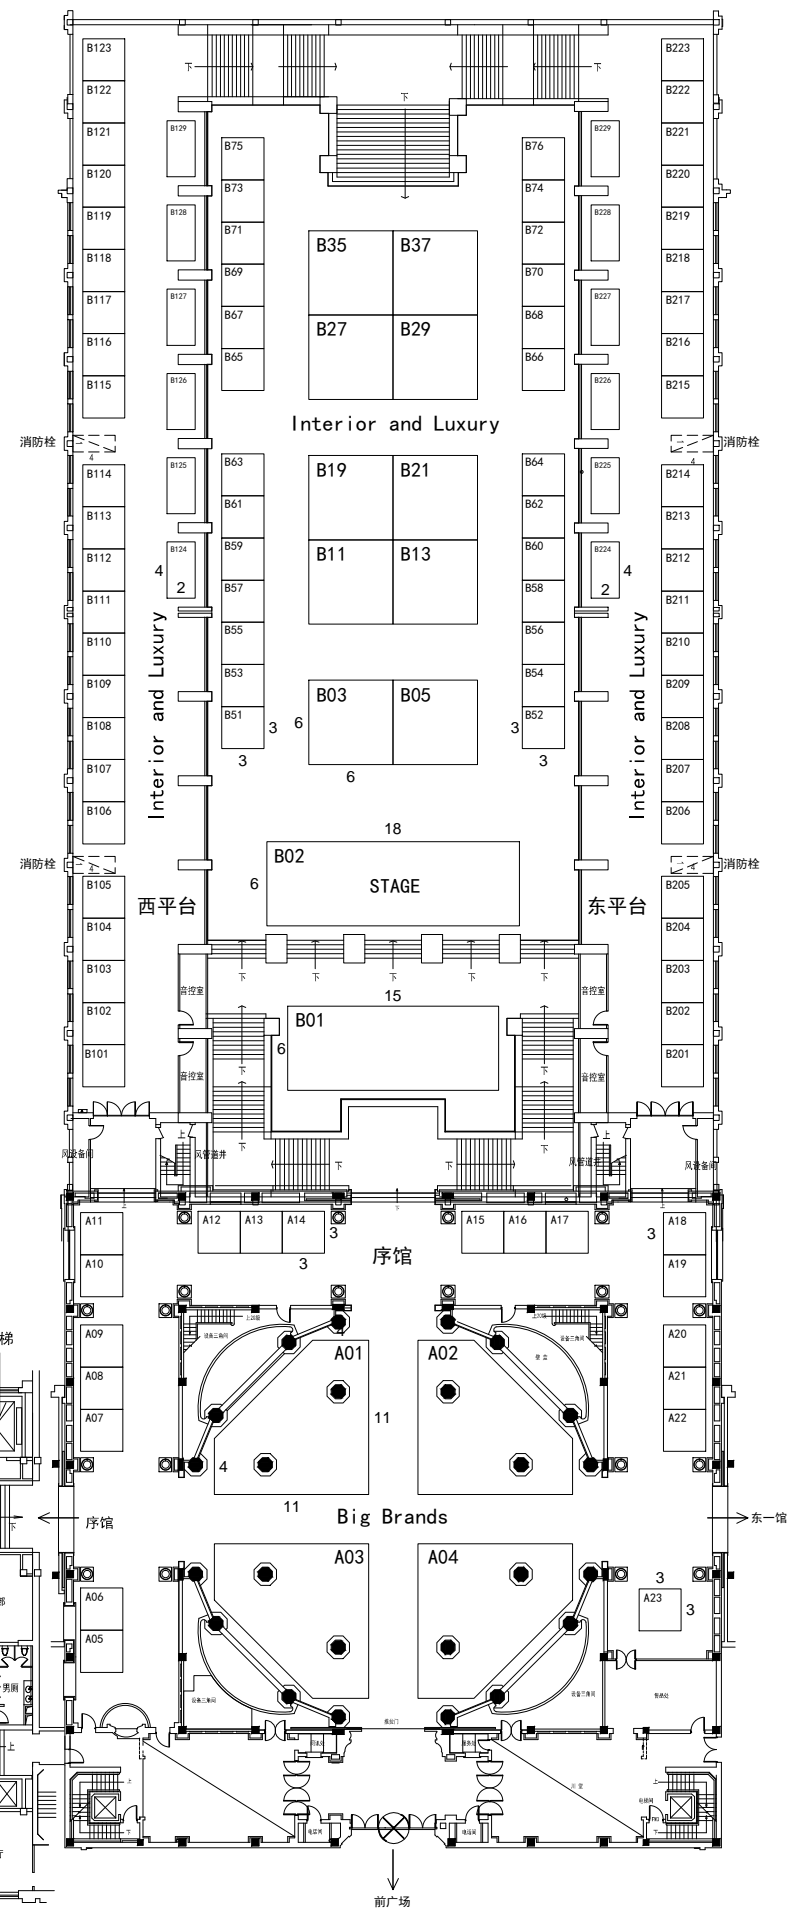

# BEST OF DACH

Shanghai Exhibition Center  
2021.07.02-04

- Zone A (Dome): Big Brands
- Zone B (Central Hall): Interior and Luxury
- Zone C (West Hall): Food and Beverage
- Zone D (West Hall): Education and Service
- Zone E (West Hall): Kids
- West Dome: Chef Stage